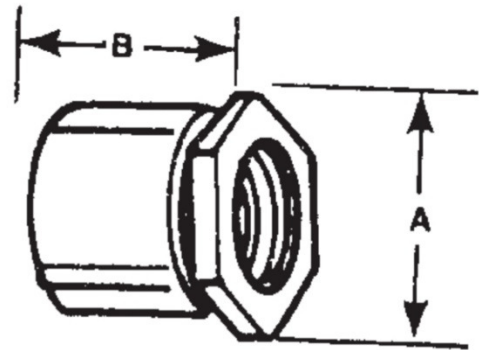

BlackGuard PVC Coated Threaded 3-Piece Coupling

BlackGuard PVC coated threaded 3-piece coupling join two conduit runs when neither can rotate. They are available in both malleable iron or copper-free aluminum.

Features

- Exterior dark grey PVC coating with a minimum thickness of 40 mil
- Interior Urethane coating with a minimum thickness of 2 mil
- Sizes available are 1/2" through 4"
- Sealing sleeves on all hubs

GRC PART NUMBER	SIZE	METRIC	Metal	DIMENSION A IN.	DIMENSION B IN.	ALUMINUM PART NUMBER
PF-3PC-050	1/2"	16	1.5	1.47	1.25	PFA-3PC-050
PF-3PC-075	3/4"	21	1.532	1.56	1.41	PFA-3PC-075
PF-3PC-100	1"	27	1.906	1.91	1.63	PFA-3PC-100
PF-3PC-125	1-1/4"	35	1.906	2.38	1.81	PFA-3PC-125
PF-3PC-150	1-1/2"	41	1.906	2.63	1.97	PFA-3PC-150
PF-3PC-200	2"	53	1.937	3.22	2.22	PFA-3PC-200
PF-3PC-250	2-1/2"	63	2.878	3.97	2.69	PFA-3PC-250
PF-3PC-300	3"	78	3.031	4.44	2.91	PFA-3PC-300
PF-3PC-350	3-1/2"	91	3.094	5.00	3.00	PFA-3PC-350
PF-3PC-400	4"	103	3.188	5.50	3.19	PFA-3PC-400